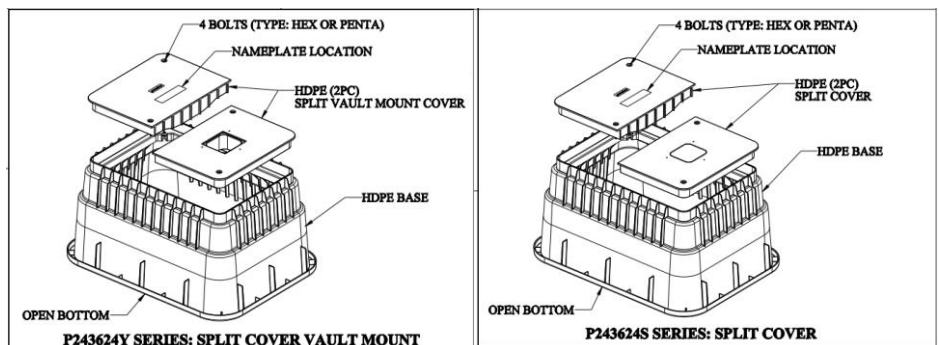

### **AVAILABLE IN SPLIT VAULT MOUNT COVER AND SPLIT COVER**

**CALL YOUR NEXICOM SYSTEMS SALES REP FOR A QUOTE  
1.800.461.7692**